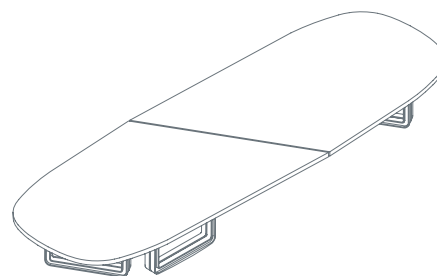

The uniqueness and instant recognisability of T334 and T335 tables is the result of the unmistakable double "T" shape clearly visible in the section of the cast aluminium ring bases, which are polished to a mirror finish on visible surfaces, and in the diagonal ties between the various sections of top, accentuated by aluminium profiles. Two height variants are available. The lower variants (H 64 cm) emphasise the imposing nature of the design and perfectly suit the horizontal layout of modern office environments. With the higher variants (H 71 cm), seating becomes interchangeable and the tables can also be used as normal desks. The tops can be circular or elongated in shape, with gently rounded corners in the longer versions for use as large meeting tables. Depending on size, the tops are made up from one or two pieces. The tops are finished in gloss or matt lacquer in white, dark grey, orange or kiwi green. Other possible finishes include natural and open pore dark oak and dark brown lati wood.

The collection is completed by a series of low complementary tables, all available in the same lacquer finishes as the meetings tables.

DESIGNER

Centro Progetti Tecno

T334 - T335

Coffee table

*1TT6513: Ø 120 H 21
1TT6511: Ø 140 H 21
1TT6512: Ø 200 H 21

* 1TT6513 table with one piece top

Round meeting table

1TT4311: Ø 250 H 71
1TT4312: Ø 250 H 64

Round meeting table

1TT4321: Ø 300 H 71
1TT4322: Ø 300 H 64

Round meeting table

1TT4331: Ø 160 H 71
1TT4332: Ø 160 H 64

Meeting table

1TT4611: L 300 D 160 H 71
1TT4612: L 300 D 160 H 64

Meeting table

1TT4621: L 450 D 180 H 71
1TT4622: L 450 D 180 H 64
1TT4631: L 550 D 190 H 71
1TT4632: L 550 D 190 H 64