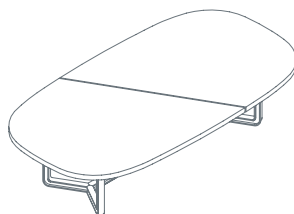

The uniqueness and instant recognisability of T334 and T335 tables is the result of the unmistakable double "T" shape clearly visible in the section of the cast aluminium ring bases, which are polished to a mirror finish on visible surfaces, and in the diagonal ties between the various sections of top, accentuated by aluminium profiles. Two height variants are available. The lower variants (H 64 cm) emphasise the imposing nature of the design and perfectly suit the horizontal layout of modern office environments. With the higher variants (H 71 cm), seating becomes interchangeable and the tables can also be used as normal desks. The tops can be circular or elongated in shape, with gently rounded corners in the longer versions for use as large meeting tables. Depending on size, the tops are made up from one or two pieces. The tops are finished in gloss or matt lacquer in white, dark grey, orange or kiwi green. Other possible finishes include natural and open pore dark oak and dark brown lati wood.

The collection is completed by a series of low complementary tables, all available in the same lacquer finishes as the meetings tables.

DESIGNER

Centro Progetti Tecno

T334 - T335

Coffee table

*1TT6513: Ø 120 H 21
1TT6511: Ø 140 H 21
1TT6512: Ø 200 H 21

* 1TT6513 table with one piece top

Round meeting table

1TT4311: Ø 250 H 71
1TT4312: Ø 250 H 64

Round meeting table

1TT4321: Ø 300 H 71
1TT4322: Ø 300 H 64

Round meeting table

1TT4331: Ø 160 H 71
1TT4332: Ø 160 H 64

Meeting table

1TT4611: L 300 D 160 H 71
1TT4612: L 300 D 160 H 64

Meeting table

1TT4621: L 450 D 180 H 71
1TT4622: L 450 D 180 H 64
1TT4631: L 550 D 190 H 71
1TT4632: L 550 D 190 H 64